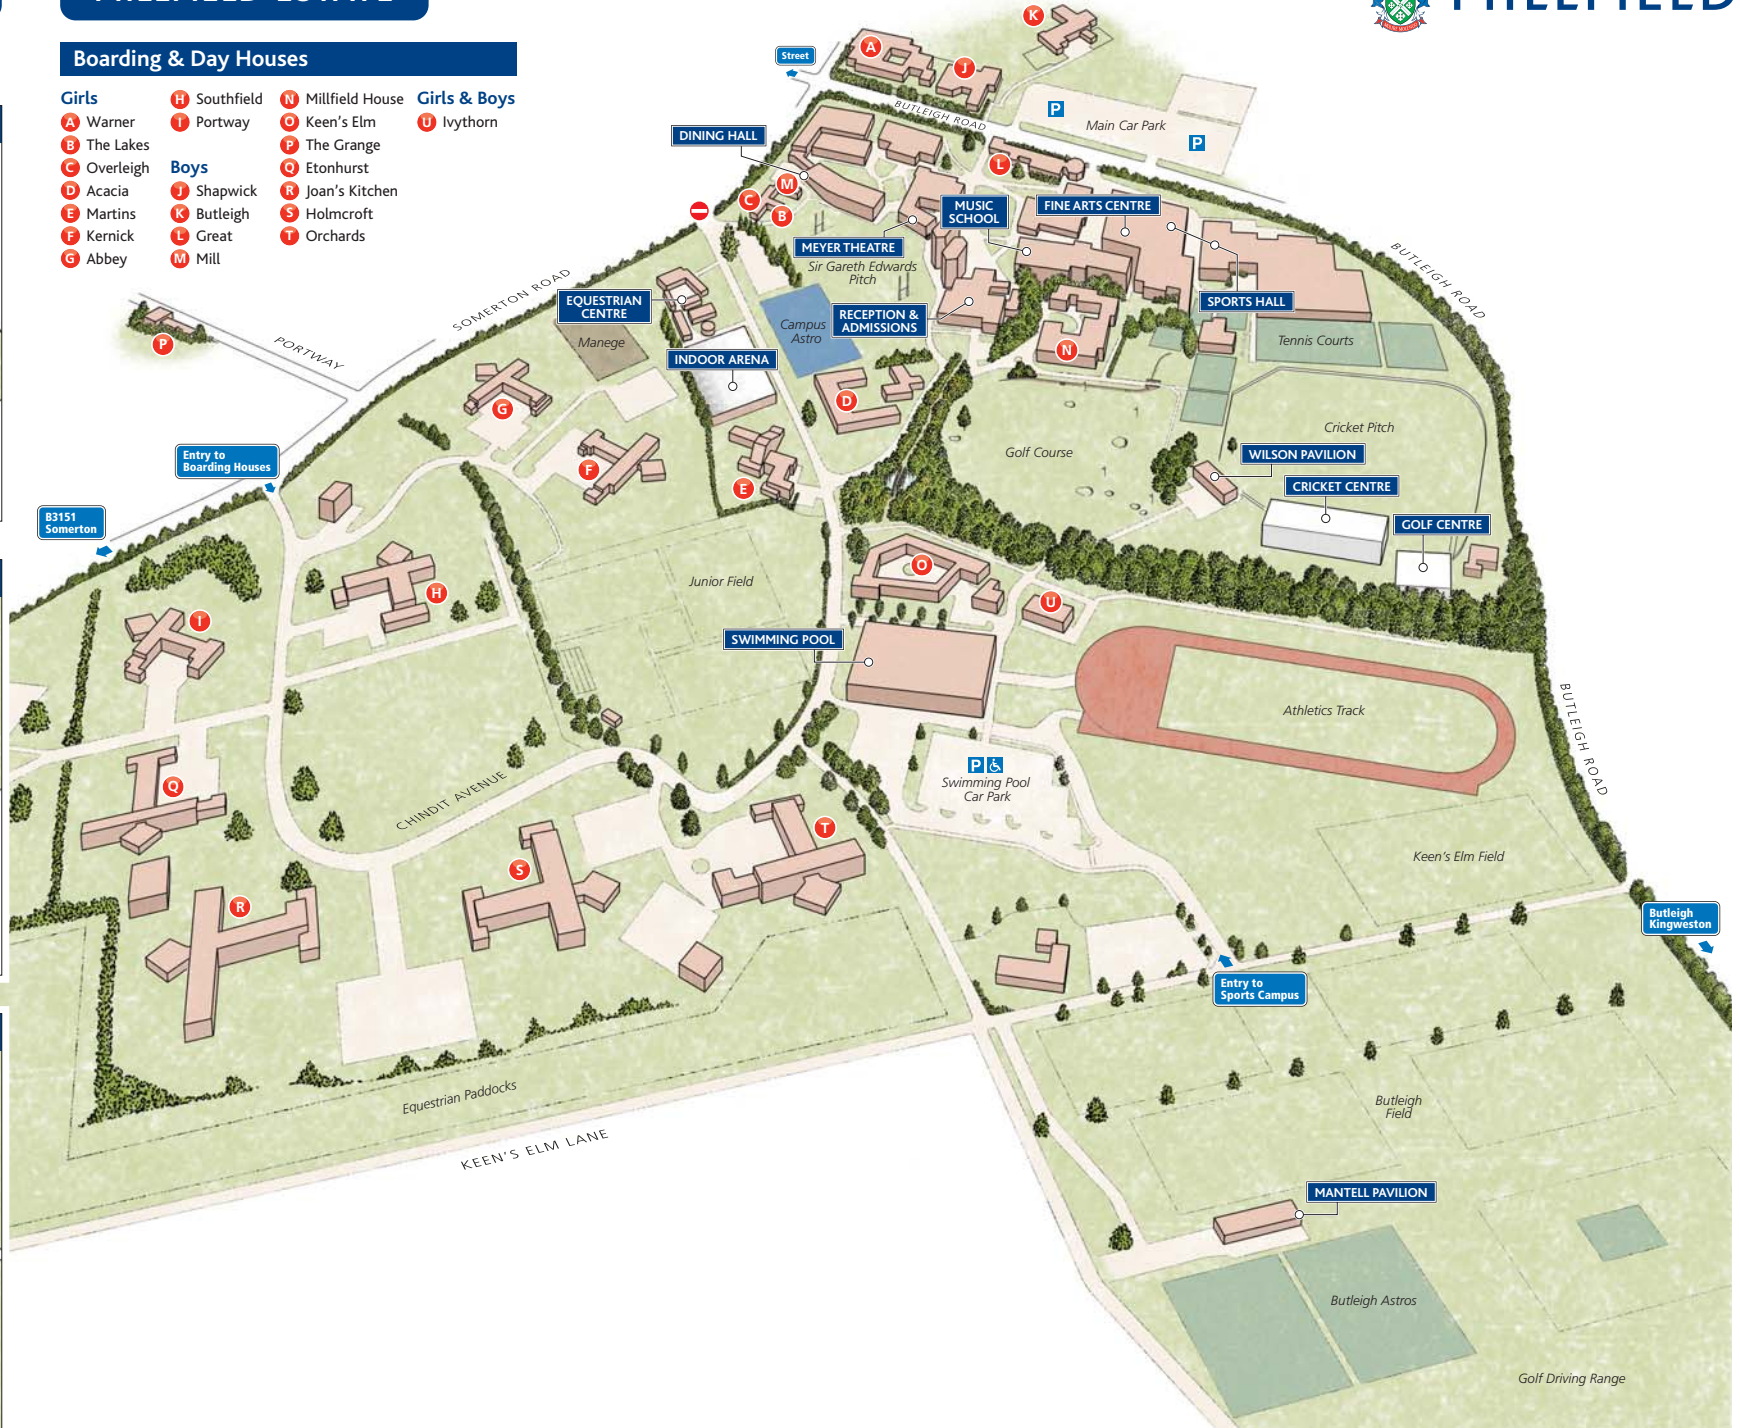

COUNTRY HOUSES

Our three country houses for Year 10 to Upper Sixth boys are located within a few miles of the main campus.

WALTON

ST ANNE'S

KINGWESTON HOUSE

MILLFIELD ESTATE

Boarding & Day Houses

- | | | | |
|--------------------|---------------------|--------------------------|-------------------------|
| Girls | H Southfield | N Millfield House | Girls & Boys |
| A Warner | T Portway | O Keen's Elm | U Ivythorn |
| B The Lakes | P The Grange | Q Etonhurst | |
| C Overleigh | J Shapwick | R Joan's Kitchen | |
| D Acacia | K Butleigh | S Holmcroft | |
| E Martins | L Great | T Orchards | |
| F Kernick | M Mill | | |
| G Abbey | | | |

MILLFIELD